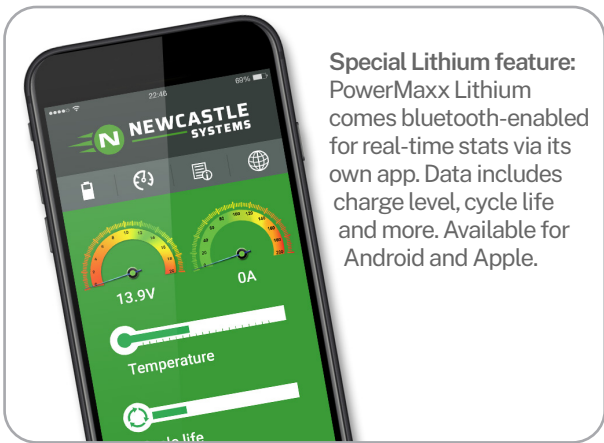

Outstanding features

- › Integrated (6) outlet power strip
- › Digital meter with color coded LED displays that provide the status of the battery and confirmation of the power source
- › Visual and audible low voltage alert
- › Integrated side handles and cord reel holder
- › Easy access to slide batteries in and out of cabinet

Special Lithium feature: PowerMaxx Lithium comes bluetooth-enabled for real-time stats via its own app. Data includes charge level, cycle life and more. Available for Android and Apple.

PowerPack Mega Series 42