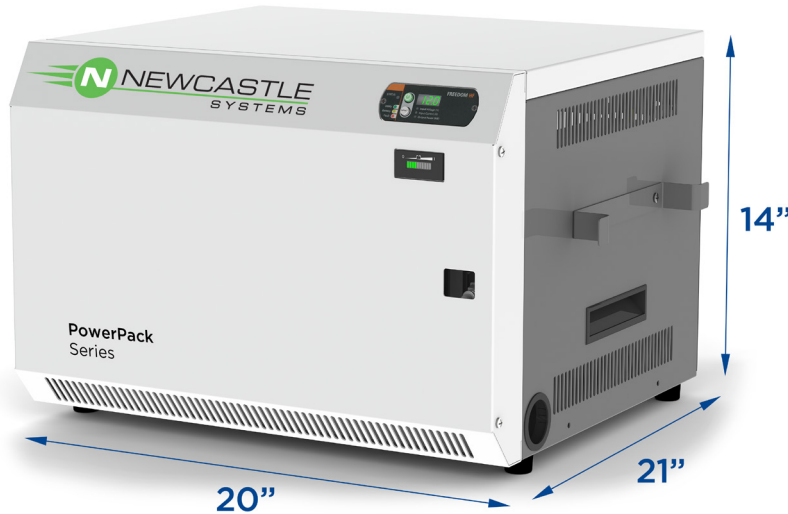

PowerPack Mega Series 42

Model Configuration:	PP42	PP42-LI (LiFePO4)	PP45	PP45-LI (LiFePO4)
Typical Devices Powered for 8 Hour Shift:	Laptop/thin client, LCD, industrial printer & scanner		Desktop PC, LCD, industrial thermal printer & scanner	
Battery Type:	Sealed Lead Acid	Lithium Iron Phosphate	Sealed Lead Acid	Lithium Iron Phosphate
Continuous Output Power (W):	1000			
Surge Power (W):	2000			
Battery Bank (Wh):	1200	960	2400	1600
Charge Time (Hrs):	5	4.5	10	7.5
Operating Temp (F):	32-104°	50-95°	32-104°	50-95°
Color & Construction:	Off white powder coat & steel			
Weight:	120 lbs. (54 kg)	71 lbs. (32 kg)	190 lbs. (86 kg)	82 lbs. (37 kg)
Dimensions:	20" Wide x 21" Long x 14" High (508 x 533 x 356 mm)			

LEARN MORE AT
NEWCASTLESYS.COM/POWERPACK-MEGA

SAVE STEPS.
INCREASE PRODUCTIVITY.™